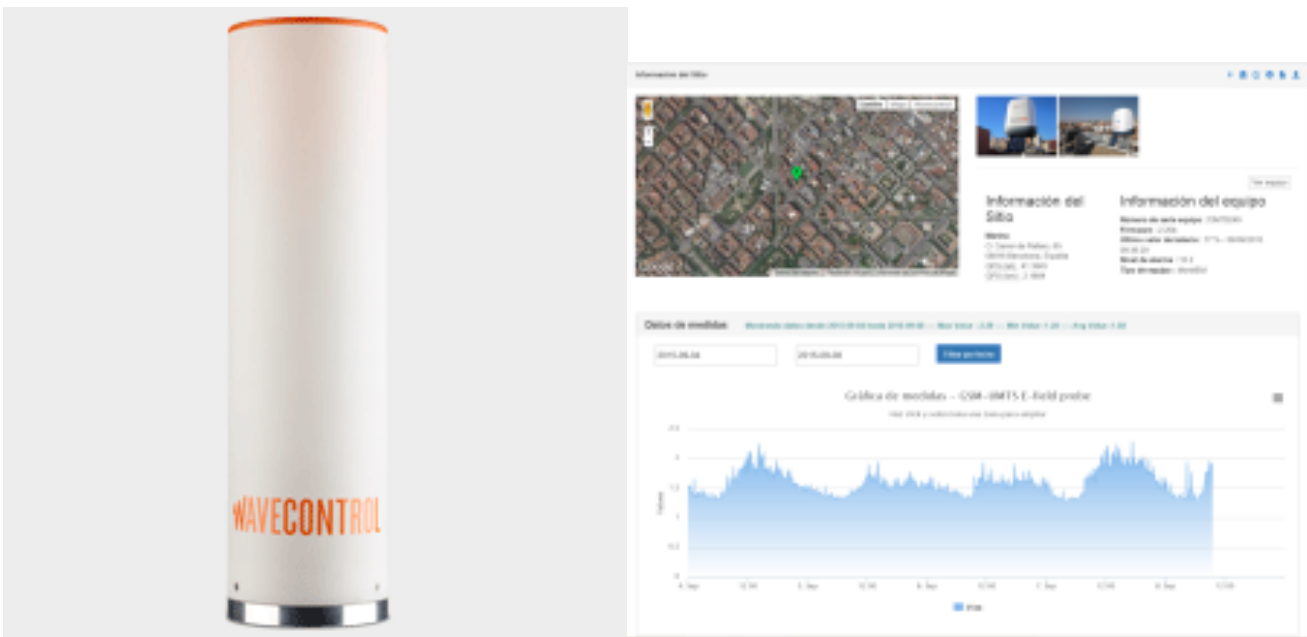

RF Monitor overexposure alarms

MonitEM-Lab can warn of a higher than expected electromagnetic field level in different ways: by sending an alarm to the control centre (to be received by the specified e-mail addresses), or by a sound alarm or a light alarm.

All the alarms are built in, making the device compact with no need for external accessories. The alarm to the control center is transmitted via ethernet, the audible alarm is internal to the equipment, like the visible alarm, which noticeably illuminates the entire dome of the indoor RF (Radio frequency) monitoring equipment.

Control Center

MonitEM devices can be optionally used together with a web server using software that is unique on the market. It allows remote configuration and management of the monitoring equipment, data consultation and report generation, among other functions. It also offers the option of a public Internet page to display data and compare it easily with regulated limits.

MANAGEMENT AND CONFIGURATION OF EQUIPMENT

DATA RECEPTION, CONSULTATION AND STORAGE

REPORT GENERATION AND AUTOMATIC DELIVERY

DISPLAY OF PHOTOGRAPHS AND DIAGRAMS

USER FRIENDLY, WITH GOOGLE MAPS POSITIONING