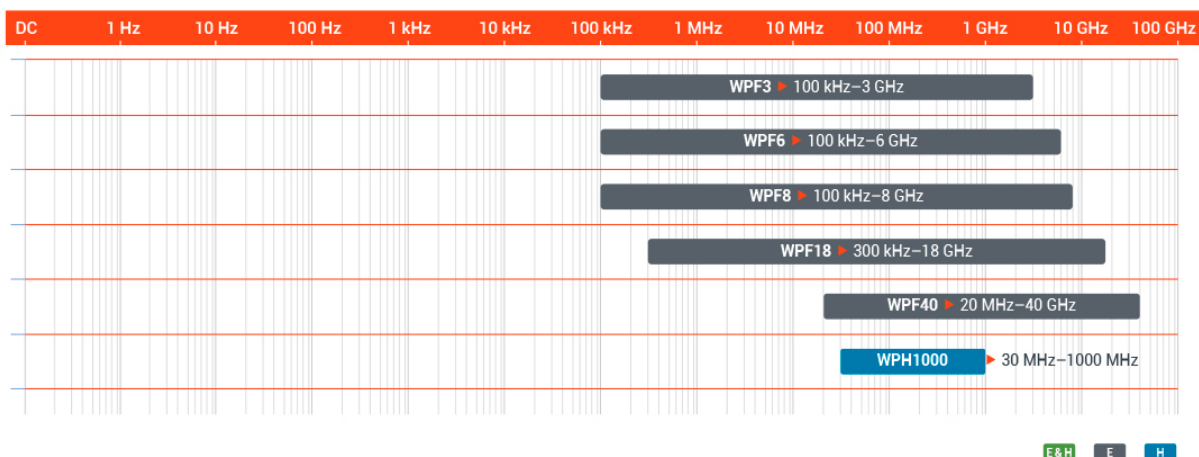

Compliance with ITU-T K.83

Direct, easy and comprehensible comparison with regulated limits

Control Centre

Optional software for system management

Compatible Field Probes

E (100 kHz - 40 GHz) ▾

H (300 kHz - 1000 MHz) ▾